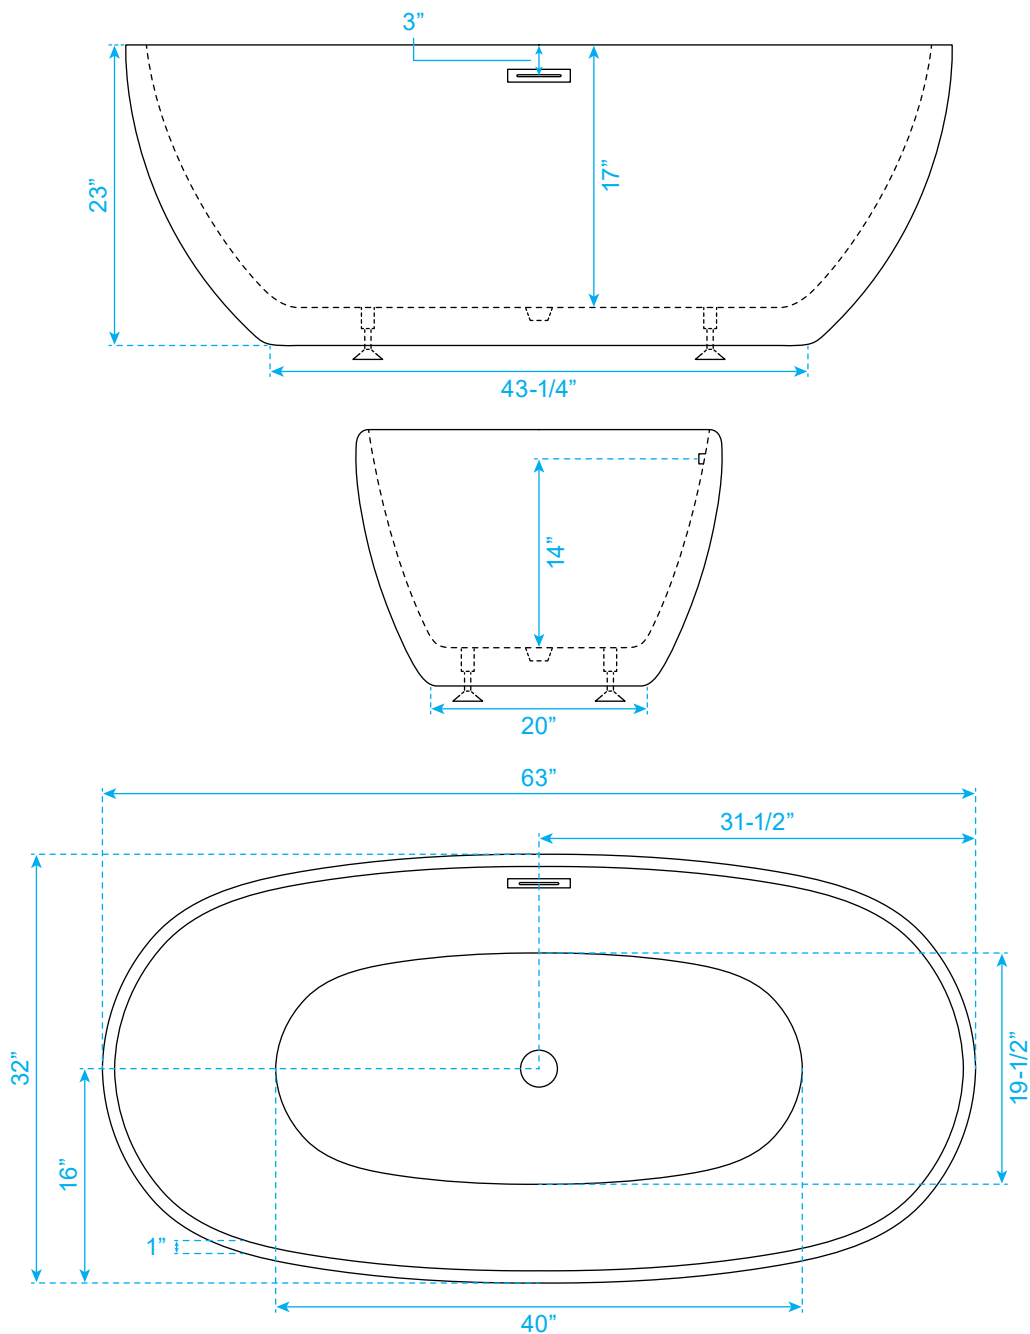

WYNDHAM COLLECTION

Exterior Size - 63"L x 32"W x 23"H
Interior Size - 61"L x 30"W x 17"H
Depth at Drain - 17"
Drain To Overflow - 14"
Maximum Fill - 74 Gallons
Backrest Slope Angle - 32 Degrees
Other Side Slope Angle - 32 Degrees
Note - All Measurements are $\pm 1/2$ "

WC-BTE3061-63